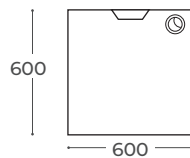

EPN909_P I.T. workstation su piedi

EN I.T. workstation on feet **DE** I.T. Workstation auf FüÙe **FR** I.T. poste de travail sur pieds **ES** I.T. Workstation con pies